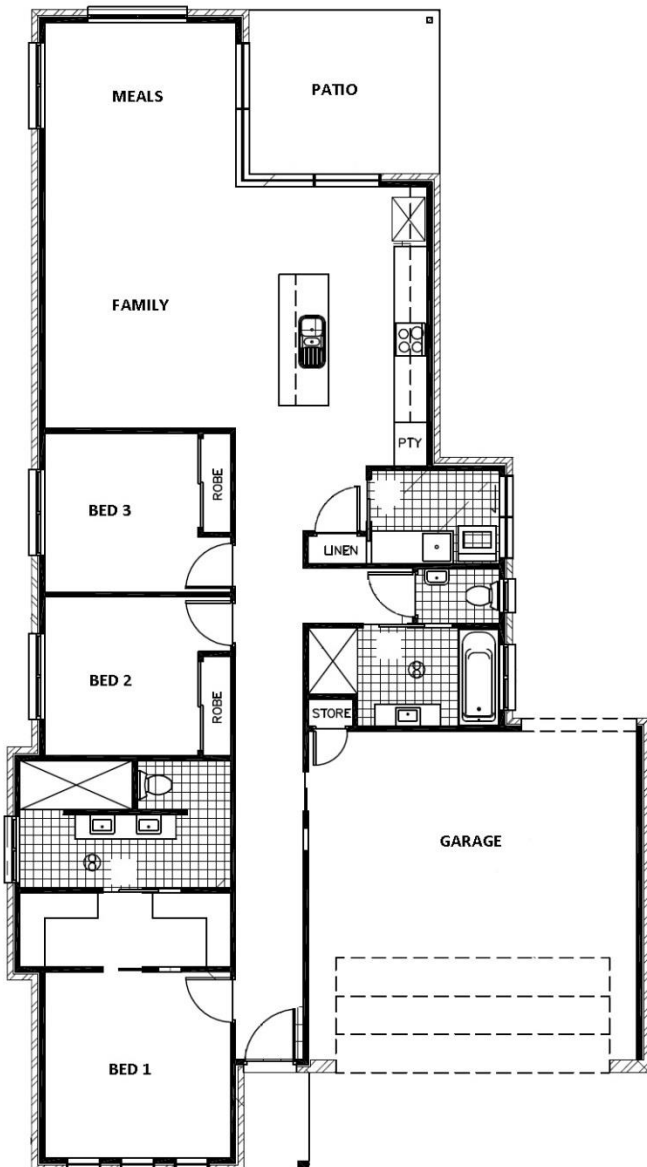

BRAD
ACHESON
HOMES

BAH
Signature Series

FIXED PRICE HOUSE AND LAND PACKAGE

Mary's Veil Estate

\$438,000

- ▶ House 187.33m²
- ▶ Stone kitchen bench top
- ▶ 90cm freestanding oven
- ▶ Landscaping
- ▶ Reverse cycle air conditioning
- ▶ Double coloured concrete driveways and paths
- ▶ T shaped ensuite
- ▶ USB port in kitchen
- ▶ Down lights throughout
- ▶ Fencing
- ▶ And so much more...